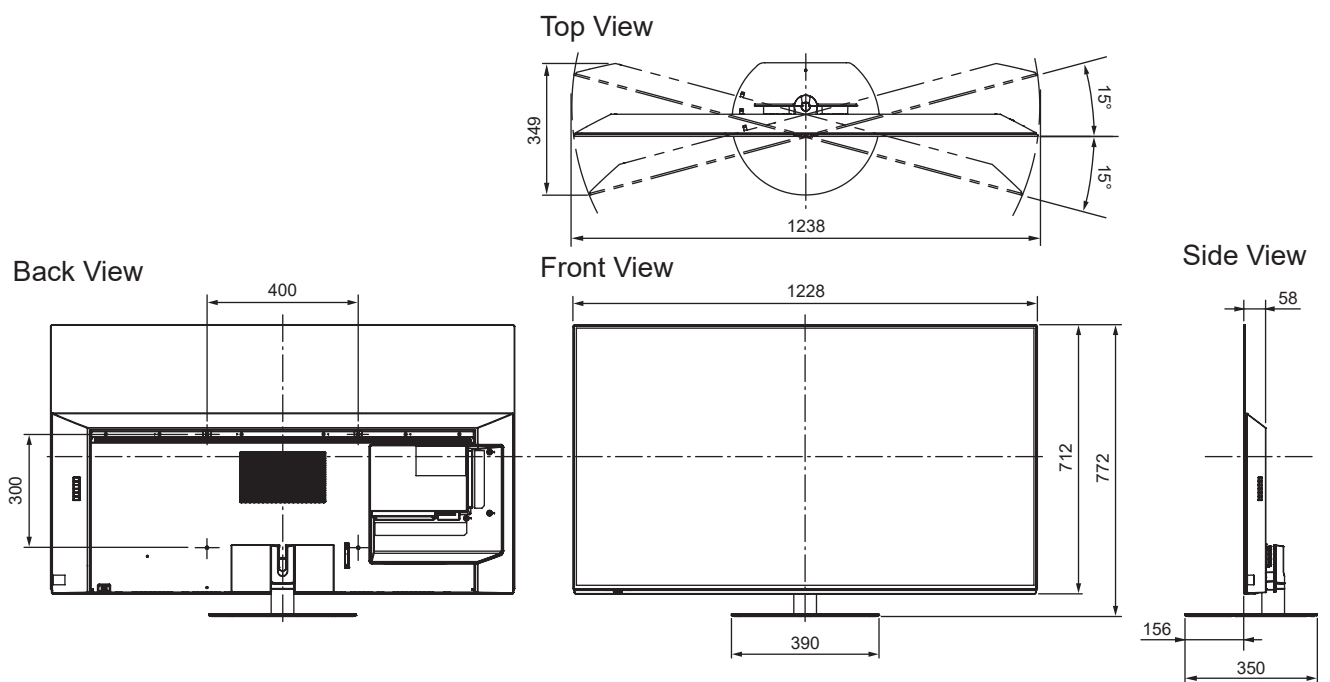

SPECIFICATIONS

Dimensions (W x H x D)	1 228 mm x 772 mm x 350 mm (With Pedestal) 1 228 mm x 712 mm x 58 mm (TV only)
Mass	26.0 kg (With Pedestal) 21.0 kg (TV only)

DIMENSIONS

JACKS

Note:
To make sure that the OLED TV fits the cabinet properly when a high degree of precision is required, we recommend that you use the OLED TV itself to make the necessary cabinet measurements. Panasonic cannot be responsible for inaccuracies in cabinet design or manufacture.

Specifications are subject to change without notice.
Non-metric weights and measurements are approximate.