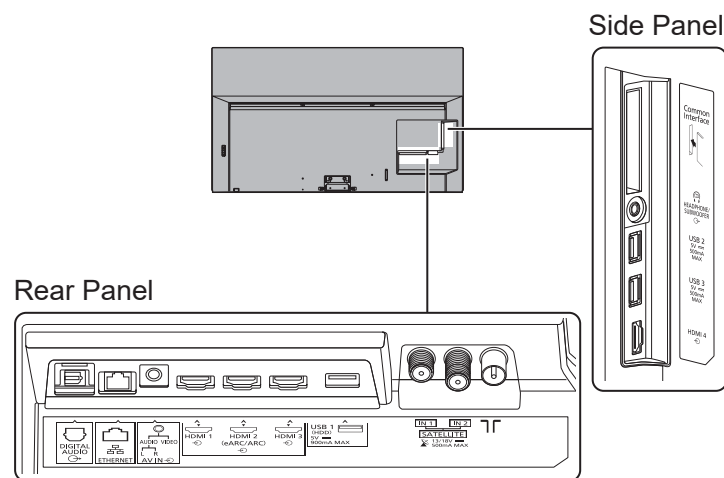

SPECIFICATIONS

Dimensions (W x H x D)	1 228 mm x 772 mm x 350 mm (With Pedestal) 1 228 mm x 712 mm x 58 mm (TV only)
Mass	26.0 kg (With Pedestal) 21.0 kg (TV only)

DIMENSIONS

JACKS

Note:
To make sure that the OLED TV fits the cabinet properly when a high degree of precision is required, we recommend that you use the OLED TV itself to make the necessary cabinet measurements. Panasonic cannot be responsible for inaccuracies in cabinet design or manufacture.